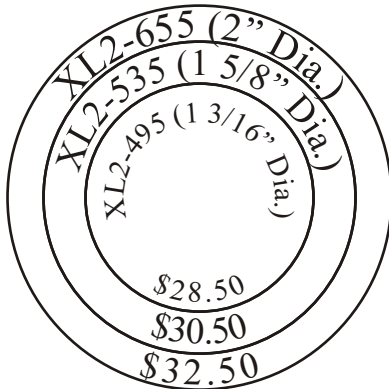

Introducing...

Self-Inking Stamps While You Wait!*

NEW SIZES!

XL2-5050 \$34.50
(2" X 2")

XL2-3535
\$29.50
(1 1/2" X 1 1/2")

Omega B39 (3 1/2" X 4 7/8") \$94.95

XL2-800 (3 1/8" X 4 1/2") \$85.50

XL2-700 (2 3/4" X 3 3/4") \$70.50

XL2-225 (2" X 3") \$45.50

XL2-165 (1 1/2" X 2 1/2")
\$35.50

XL2-125
(1" X 2") \$28.50

XL2-75
(1/2" X 1 11/16")

XL2-275 (1 7/8" X 3 7/8") \$50.50

XL2-245 \$33.50 (1 1/4" X 3 3/16")

XL2-185 \$29.50
(15/16" X 2 13/16")

XL2-115 \$25.50
(11/16" X 1 15/16")

XL2-750 (1 5/8" X 5") \$65.50

XL2-720 (1" X 4") \$40.50

XL2-265 (11/16" X 3 5/16") \$30.50

XL2-145 \$28.50
(5/8" X 2 7/16")

R & M RUBBER STAMP

10 Akerley Blvd., Unit 7 Dartmouth, NS B3B 1J4