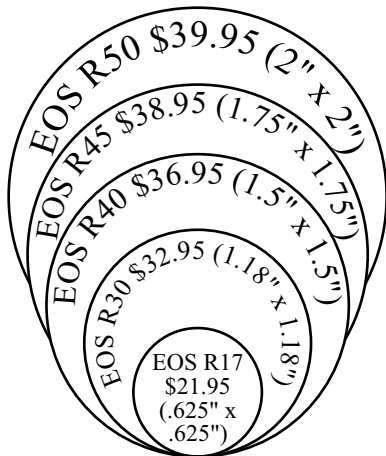

Pre-Inked Stamps While You Wait!*

XL2-5050 \$39.95
(2" X 2")

EOS Q30
\$32.95
(1.18" x
1.18")

EOS 140 \$90.95 (3.5" x 4.75")

EOS 130 \$85.95
(3.5" x 4.5")

EOS 120 \$70.95 (2.75" x 3.75")

EOS 115 \$50.95 (2.375" x 3.125")

EOS 112 \$45.95
(2" x 3")

EOS 110 \$50.95 (1.875" x 3.875")

EOS 60 \$38.95 (1.5" x 3")

EOS 50 \$32.95 (1.25" x 2.75")

EOS 40 \$28.95 (0.875" x 2.25")

EOS 45 \$38.95
(1" x 3.25")

EOS 30 \$26.95
(0.75" x 1.875")

EOS 20 \$24.95
(0.5" x 1.5")

XL2-750 (1 5/8" X 5") \$65.95

XL2-720 (1" X 4") \$40.95

EOS 25 \$29.95 (0.625" x 3")

EOS 12 \$26.95 (0.325" x 2.5")

EOS 55 \$38.95
(1.5" x 2.5")